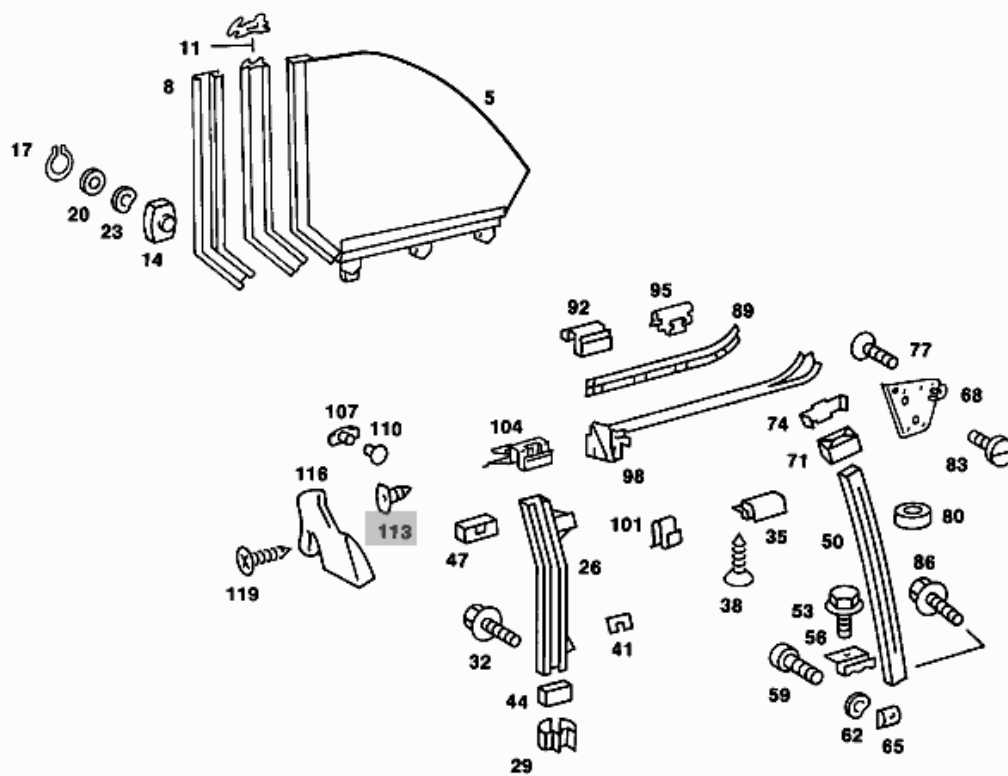

# - Picture -

<b>Mode</b>	MD mode	<b>Mod. des. overview</b>	PASSENGER CAR,COUPE,MODEL YEAR 82 UP TO CHASSIS 002026.....
<b>FIN/MD</b>	123153	<b>Catalog</b>	68L
<b>VIN</b>		<b>Major assembly</b>	
<b>Sales designation</b>	300 CD TURBODIESEL USA	<b>Major assembly MD</b>	
<b>Assortment class</b>	Car	<b>Group</b>	67 - WINDOWS
<b>Market</b>	North America	<b>Subgroup</b>	045 - REAR SIDE WINDOW
<b>Picture number</b>	B67045000011.950125		