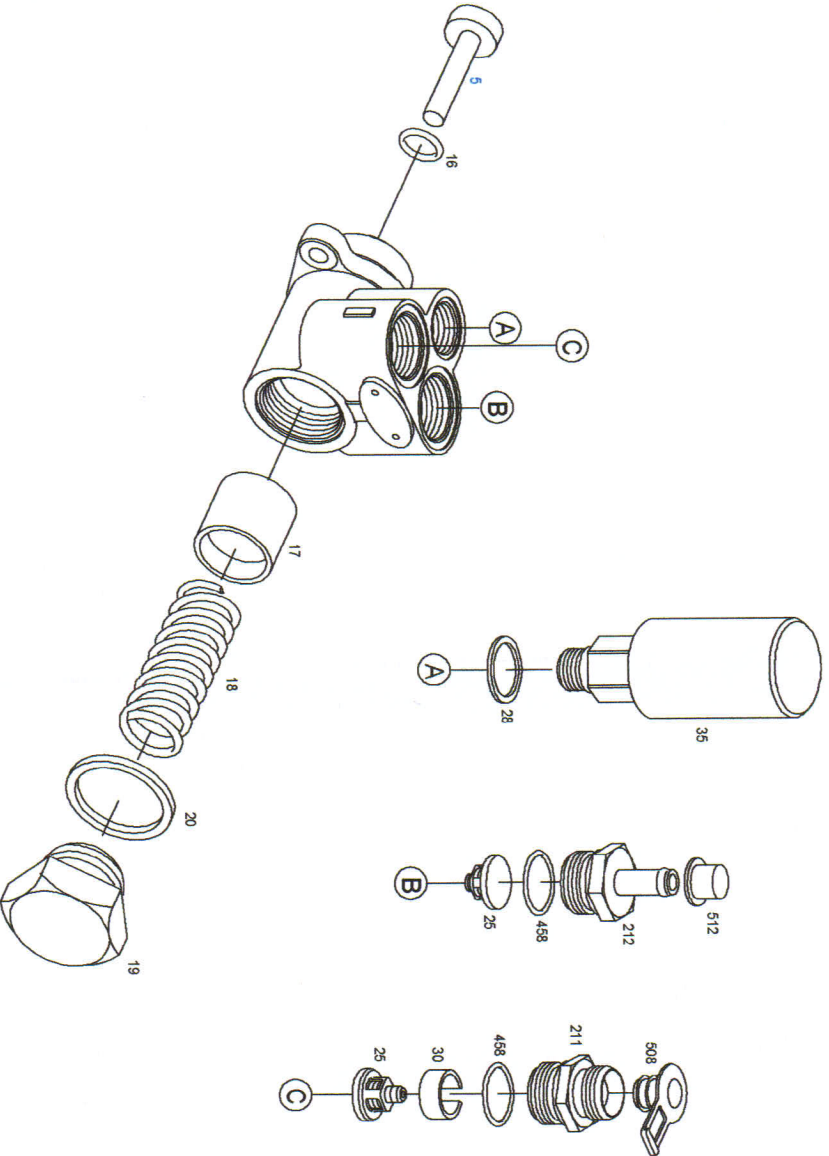

Replacing Parts

Product 0 440 007 017 - Fuel supply pump, diesel (mechanical) - FP/K/G22M101

+

+