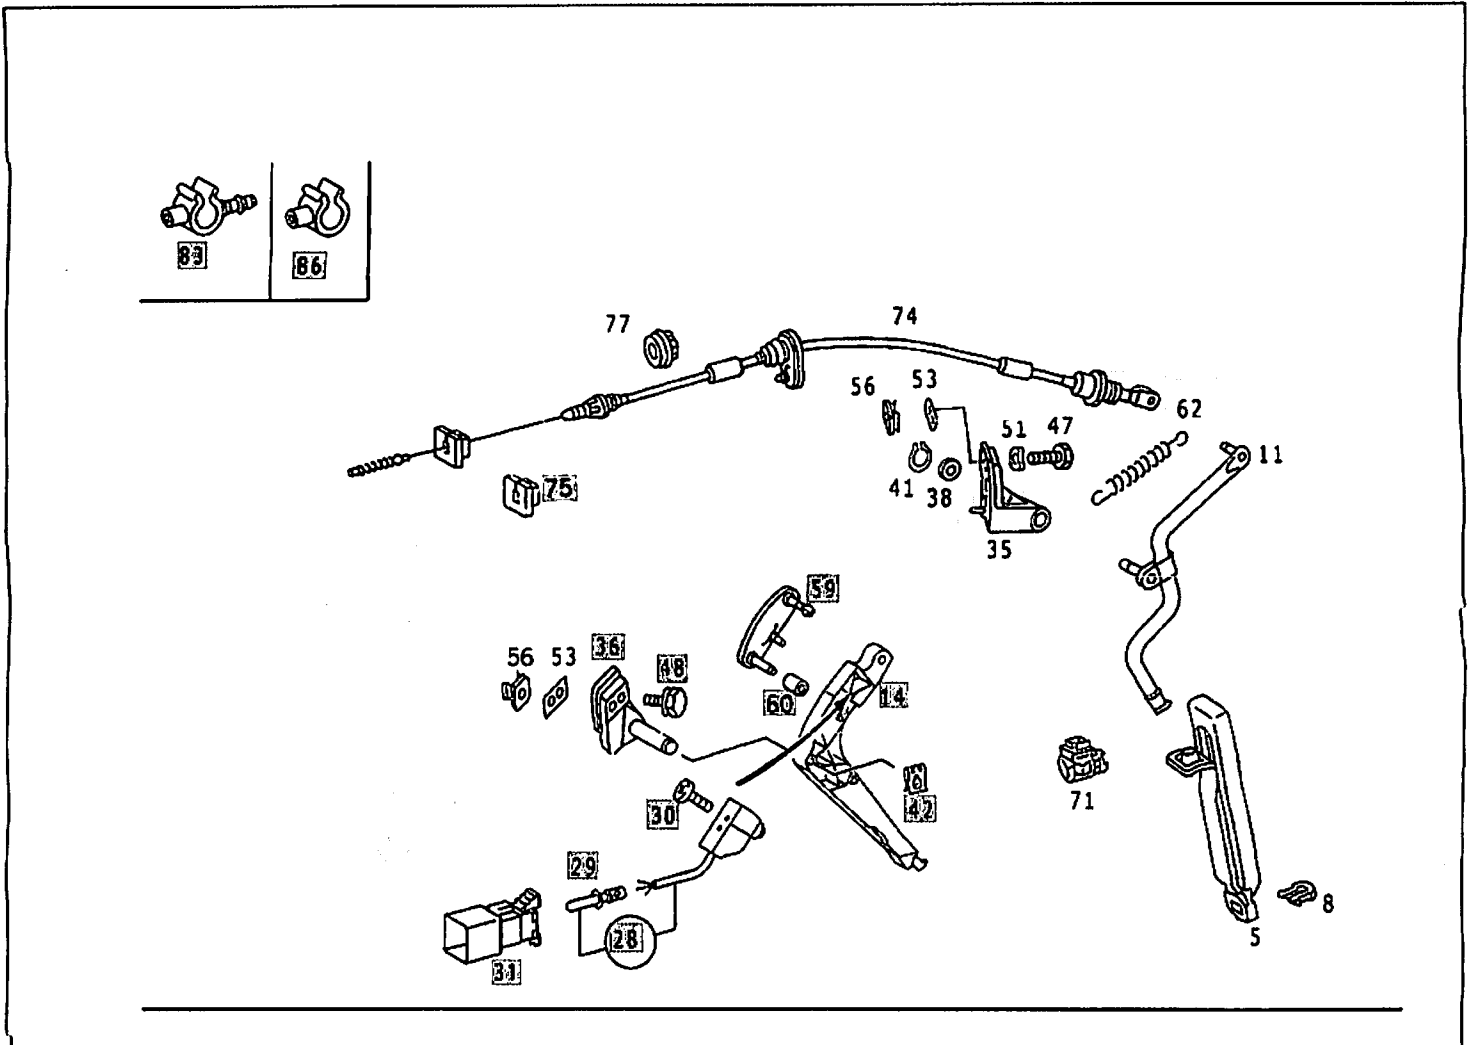

XENTRY Parts Information

- Parts list -

Vehicle	WDBEB28E9MB308210 (15V)	250 DT, E 250 D Turbo	
Color	623 - HELLELFENBEIN	Equipment	177 - MB-TEX MITTELROT
FIN: WDB1241281B308210		Assortment class	PC
Group	30 CONTROL	Sub-group	015 CONTROL

Image ID: drawing_B30015000018