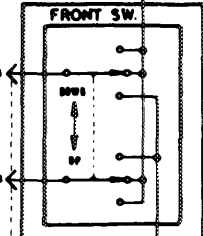

MAIN FUSE BOX

MDLS 460L/SLC ONLY
+12V
from
C106
(DIA 3 COORD 3C)

4 RD (MDLS 460L/SLC ONLY)

WINDOW RELAY

MOD. 300SD ONLY
+12V
from
IGNITION SW. TERM R
(DIA 2 COORD 10E)

MAIN FUSE BOX

NOTE: FUSES F3 & F4 : MDLS 450L/SLC (DIA 1)
FUSES F15 & F16 : MDLS 280SE, 300SD, 460SEL, 6.9 (DIA 2)
FUSES F8 & F6 : MDLS 2400, 280CE/E, 3000/CD/TD (DIA 1)

C107

CONSOLE SWITCH ASSEMBLY

CONSOLE SWITCH ASSEMBLY

LEFT REAR WINDOW SWITCH

LEFT REAR WINDOW MOTOR

RIGHT REAR WINDOW MOTOR

LEFT FRONT WINDOW MOTOR

RIGHT FRONT WINDOW MOTOR