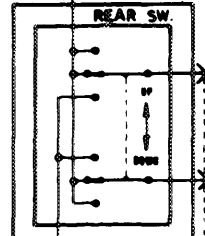

MAIN FUSE BOX

MDLS 460L/SLC ONLY
+12V
from
C106
(DIA 3 COORD 3C)

4 RD (MDLS 460L/SLC ONLY)

WINDOW RELAY

MOD. 300SD ONLY
+12V
from
IGNITION SW. TERM R
(DIA 2 COORD 10E)

MAIN FUSE BOX

NOTE: FUSES F3 & F4 : MDLS 450L/SLC (DIA 1)
FUSES F15 & F16 : MDLS 280SE, 300SD, 460SEL, 6.9 (DIA 2)
FUSES F8 & F6 : MDLS 2400, 280CE/E, 3000/CD/TD (DIA 1)

C107

CONSOLE SWITCH ASSEMBLY

CONSOLE SWITCH ASSEMBLY

LEFT REAR WINDOW SWITCH

LEFT REAR WINDOW MOTOR

RIGHT REAR WINDOW MOTOR

LEFT FRONT WINDOW MOTOR

RIGHT FRONT WINDOW MOTOR