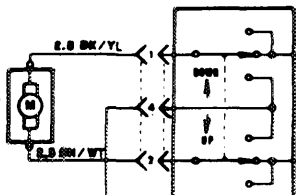

MAIN FUSE BOX

MDLS 460L/SLC ONLY
+12V
from
C106
(DIA 3 COORD 3C)

4 RD (MDLS 460L/SLC ONLY)

WINDOW RELAY

MOD. 300SD ONLY
+12V
from
IGNITION SW. TERM R
(DIA 2 COORD 10E)

MAIN FUSE BOX

NOTE: FUSES F3 & F4 : MDLS 450L/SLC (DIA 1)
FUSES F15 & F16 : MDLS 280SE, 300SD, 460SEL, 6.9 (DIA 2)
FUSES F8 & F6 : MDLS 2400, 280CE/E, 3000/CD/TD (DIA 1)

C107

CONSOLE SWITCH ASSEMBLY

CONSOLE SWITCH ASSEMBLY

LEFT REAR WINDOW SWITCH

LEFT REAR WINDOW MOTOR

RIGHT REAR WINDOW MOTOR

LEFT FRONT WINDOW MOTOR

RIGHT FRONT WINDOW MOTOR