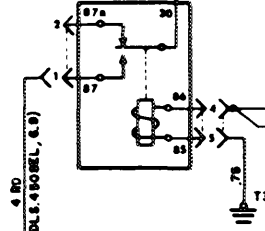

MAIN FUSE BOX

MDLS 460L/SLC ONLY
+12V
from
C106
(DIA 3 COORD 3C)

4 RD (MDLS 460L/SLC ONLY)

WINDOW RELAY

MOD. 300SD ONLY
+12V
from
IGNITION SW. TERM R
(DIA 2 COORD 10E)

MAIN FUSE BOX

NOTE: FUSES F3 & F4 : MDLS 450L/SLC (DIA 1)
FUSES F15 & F16 : MDLS 280SE, 300SD, 460SEL, 6.9 (DIA 2)
FUSES F8 & F6 : MDLS 2400, 280CE/E, 3000/CD/TD (DIA 1)

C107

CONSOLE SWITCH ASSEMBLY

CONSOLE SWITCH ASSEMBLY

LEFT REAR WINDOW SWITCH

LEFT REAR WINDOW MOTOR

RIGHT REAR WINDOW MOTOR

LEFT FRONT WINDOW MOTOR

RIGHT FRONT WINDOW MOTOR