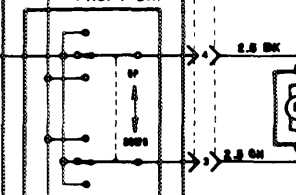

MAIN FUSE BOX

MDLS 460L/SLC ONLY
+12V
from
C106
(DIA 3 COORD 3C)

4 RD (MDLS 460L/SLC ONLY)

WINDOW RELAY

MOD. 300SD ONLY
+12V
from
IGNITION SW. TERM R
(DIA 2 COORD 10E)

MAIN FUSE BOX

NOTE: FUSES F3 & F4 : MDLS 450L/SLC (DIA 1)
FUSES F15 & F16 : MDLS 280SE, 300SD, 460SEL, 6.9 (DIA 2)
FUSES F8 & F6 : MDLS 2400, 280CE/E, 3000/CD/TD (DIA 1)

C107

CONSOLE SWITCH ASSEMBLY

CONSOLE SWITCH ASSEMBLY

LEFT REAR WINDOW SWITCH

LEFT REAR WINDOW MOTOR

RIGHT REAR WINDOW MOTOR

LEFT FRONT WINDOW MOTOR

RIGHT FRONT WINDOW MOTOR