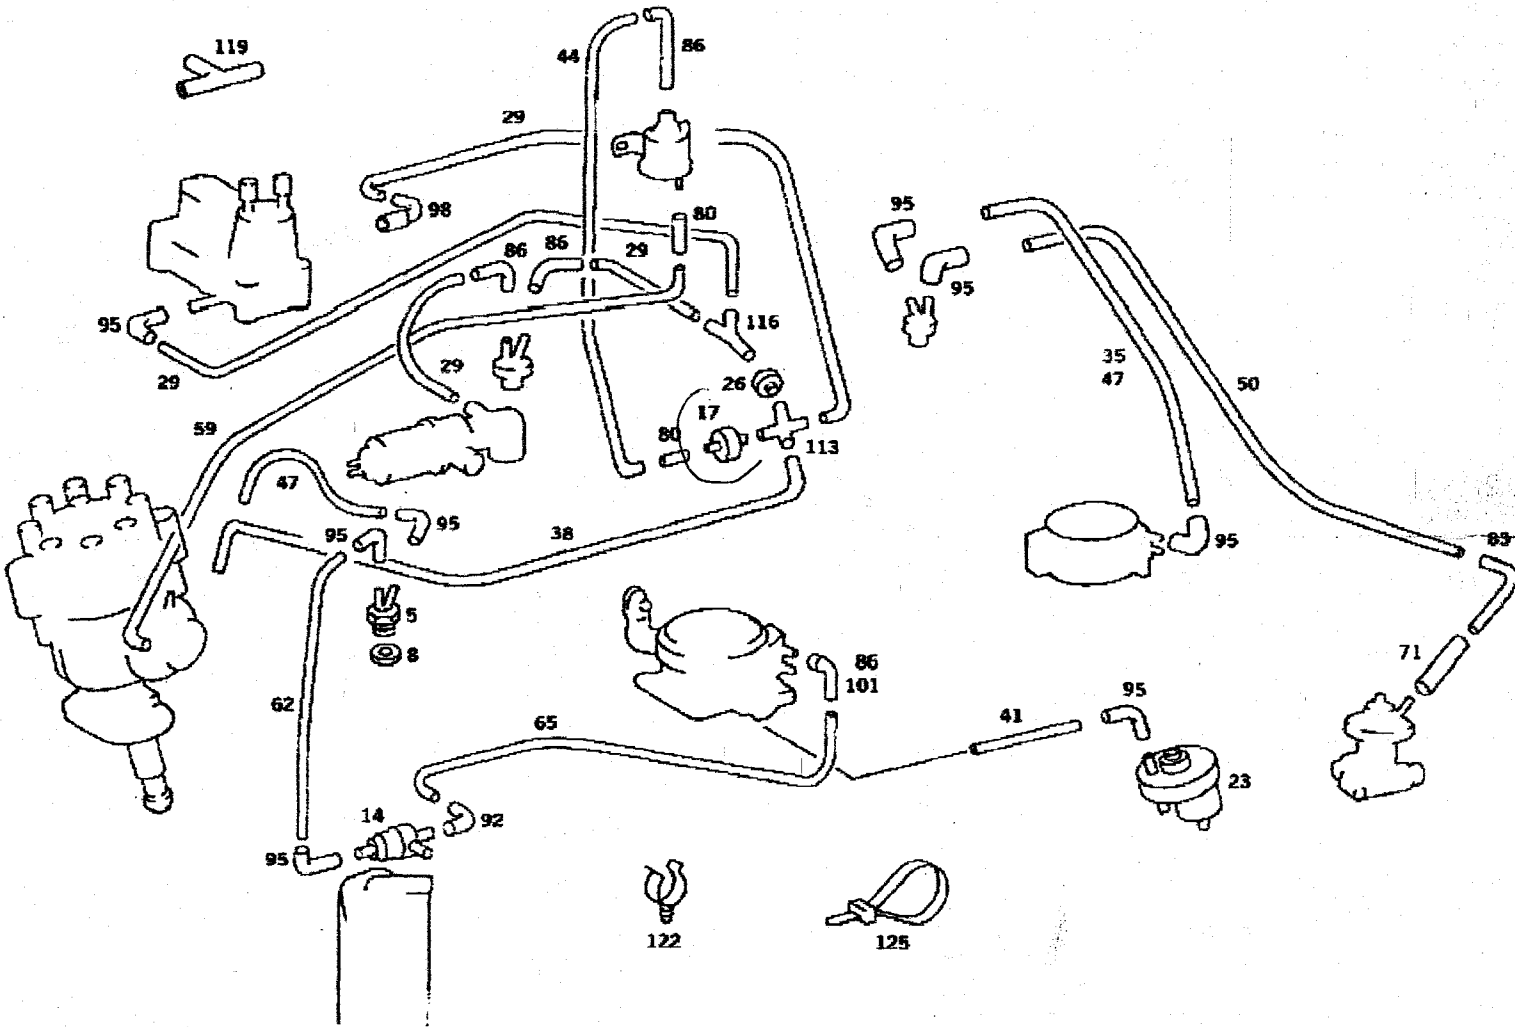

- Picture -

Mode	MD mode	Mod. des. overview	SPORTS CAR,ROADSTER; MODEL YEAR '81UP TO CHASSIS 009933.....
FIN/MD	107045	Catalog	67M
VIN		Major assembly	M - Engine
Sales designation	380 SL USA	Major assembly MD	116962
Assortment class	Car	Group	14 - INTAKE AND EXHAUST MANIFOLDS
Market	North America	Subgroup	120 - VACUUM SYSTEM
Picture number	B1412000038.920318		

#17 = 002 140 84 60

#26 = A000 078 08 56