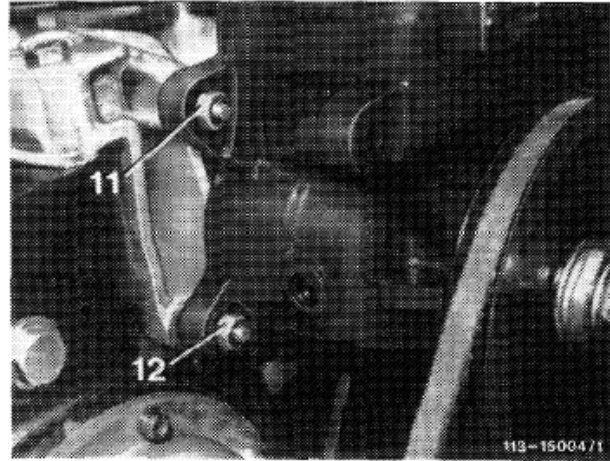

V-belt C Power steering pump

1 Loosen nuts (11, 12 and 13).

13.8-340/4 F 2