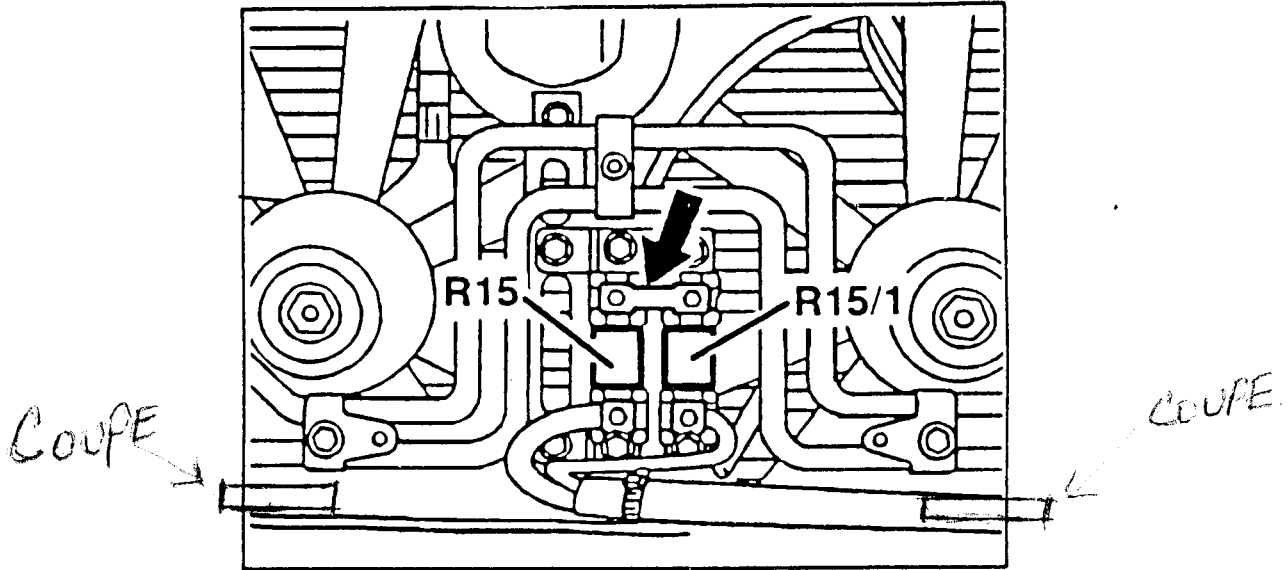

W140 CHASSIS AUX. FAN PRE-RESISTOR MODIFICATION

PRODUCTION 5/94 TO 8/95

000-158-37-45---PRE-RESISTOR

000-158-39-45---PRE-RESISTOR

002-546-30-40---CONNECTOR

140-620-71-14---BRACKET

913011-006000---NUT-----4 REQUIRED

914126-006001---SCREW-----2 REQUIRED

.6 HR

BAD

CUT HERE  
& MODIFY AS  
ABOVE