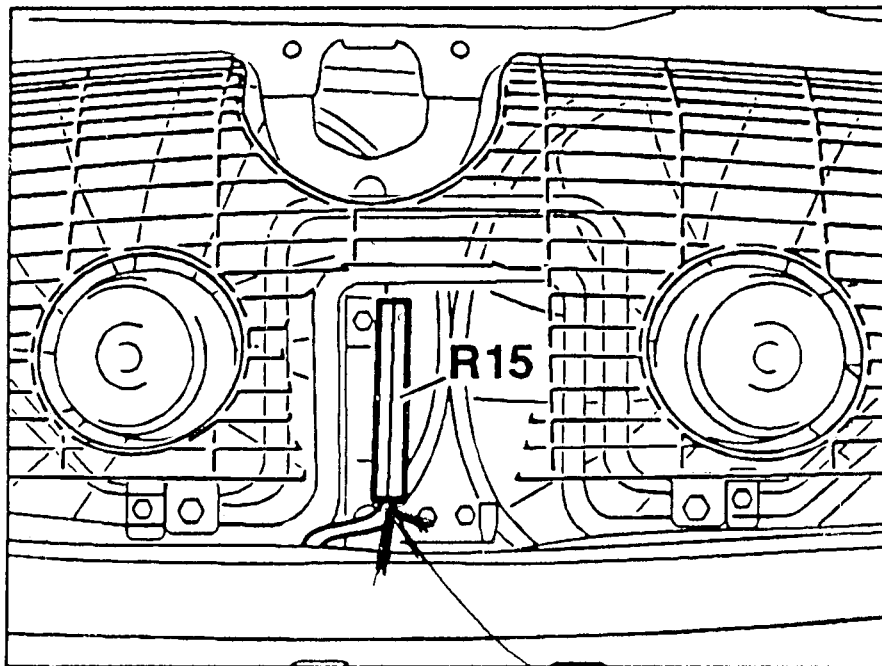

W140 CHASSIS AUX. FAN PRE-RESISTOR MODIFICATION

PRODUCTION 5/94 TO 8/95

000-158-37-45---PRE-RESISTOR

000-158-39-45---PRE-RESISTOR

002-546-30-40---CONNECTOR

140-620-71-14---BRACKET

913011-006000---NUT-----4 REQUIRED

914126-006001---SCREW-----2 REQUIRED

.6 HR

BAD

CUT HERE  
& MODIFY AS  
ABOVE