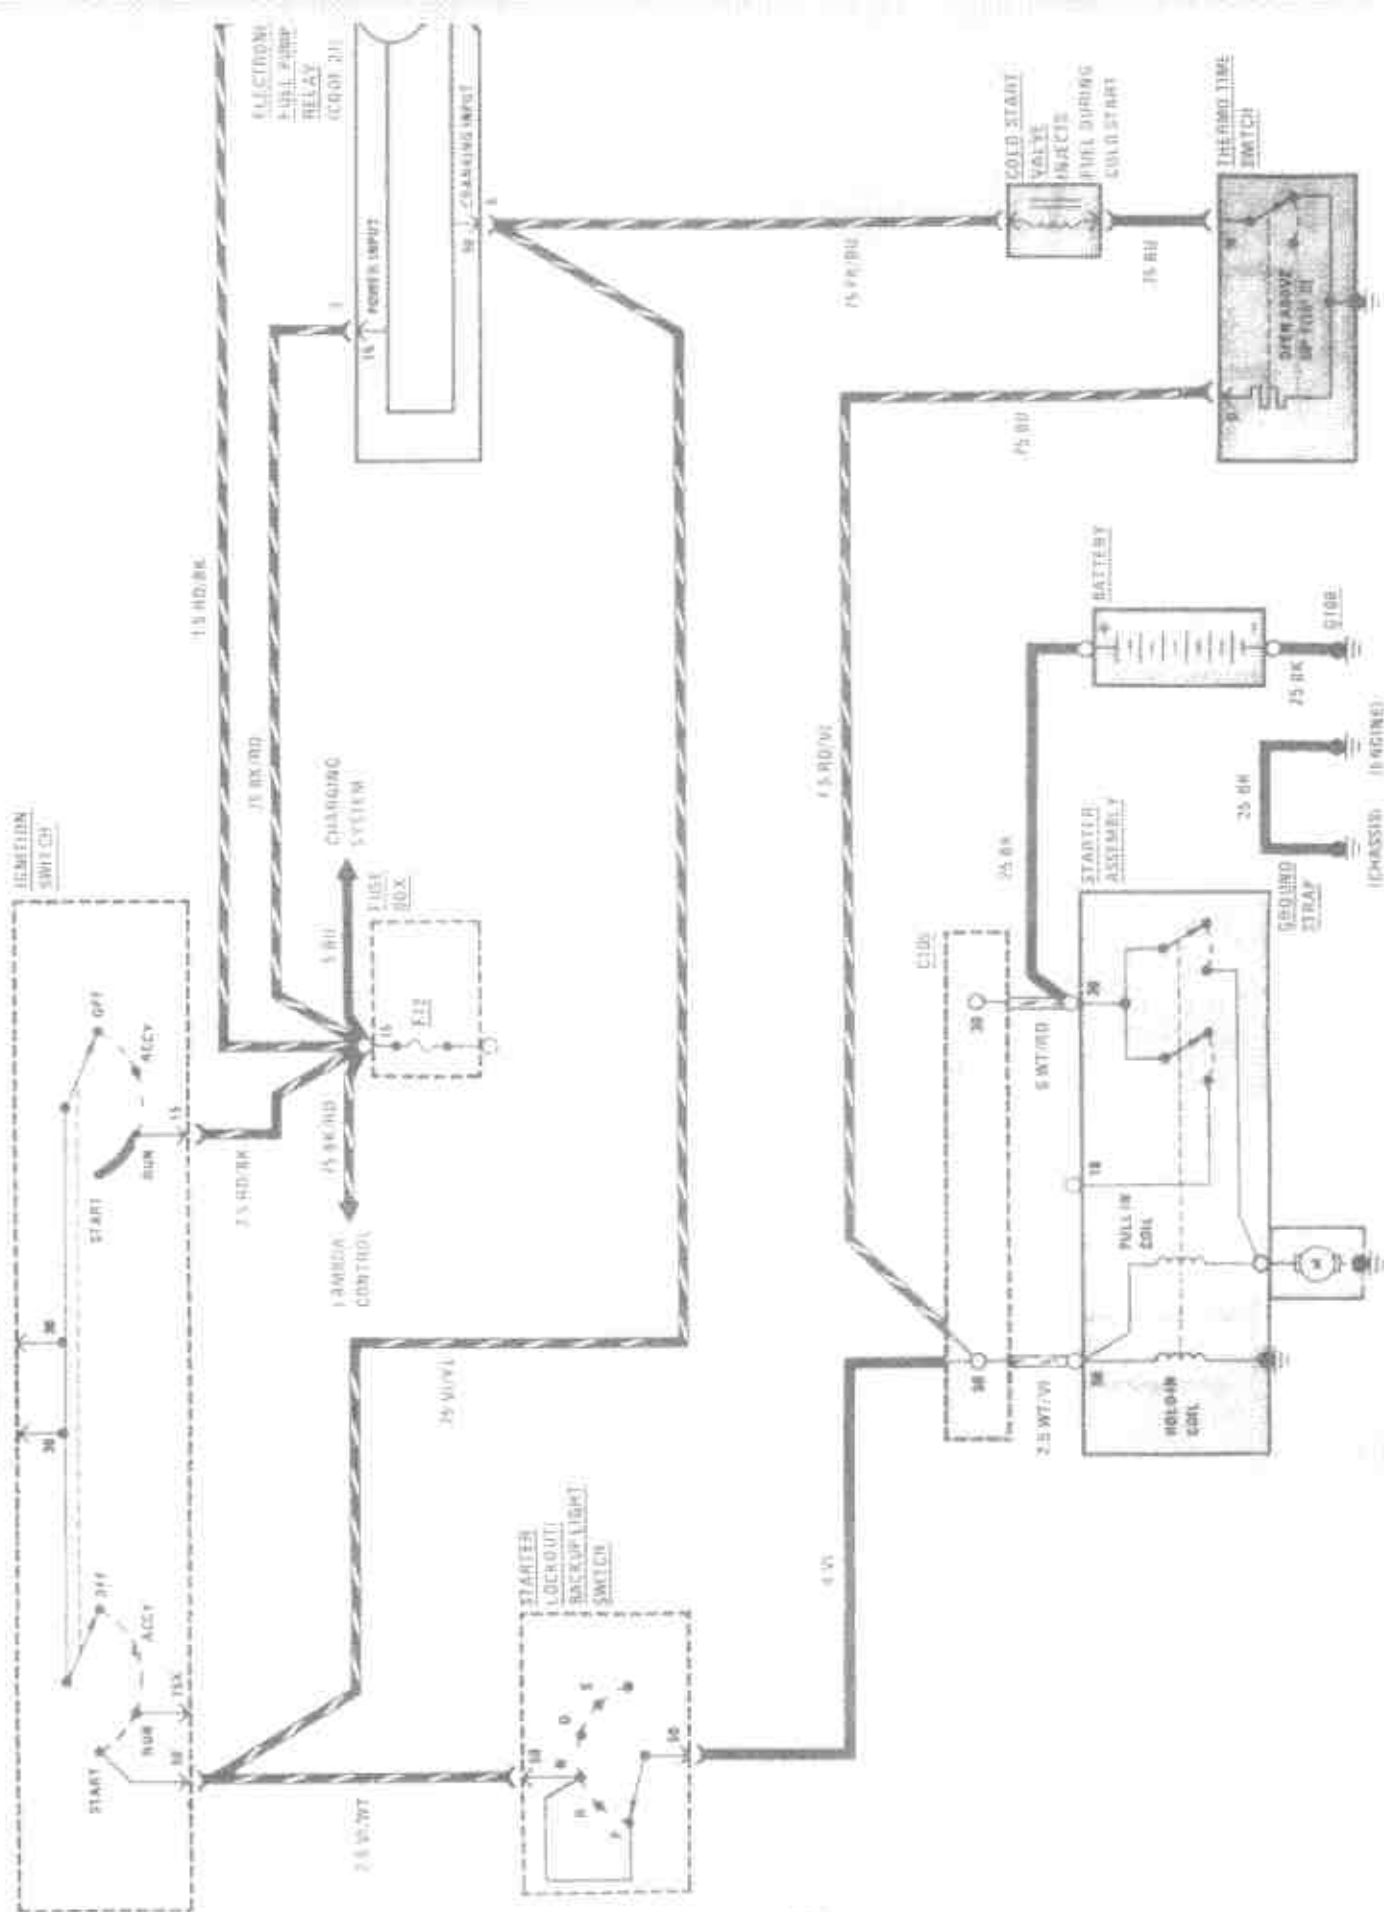

# START

(For Component Locations See Page 206)

HOT AT ALL TIMES

106  
280  
E/R