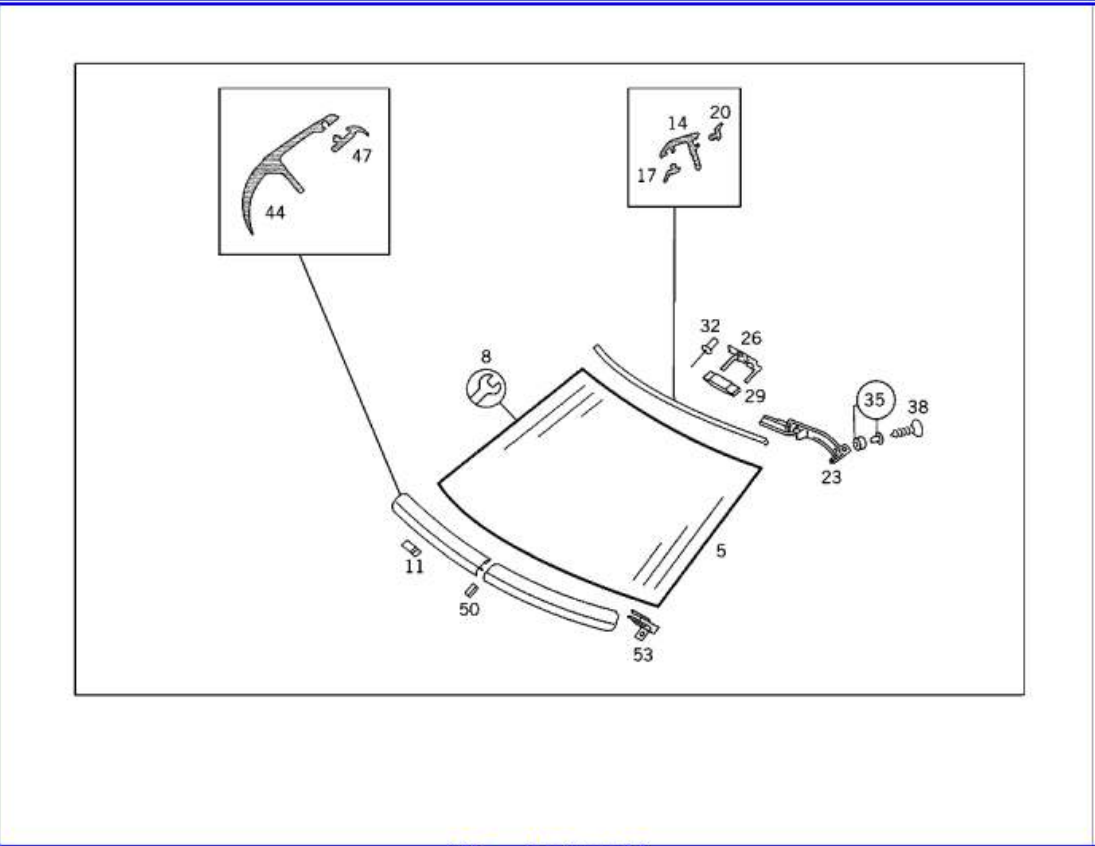

Chassis: WDB124052  
Group: 67 - WINDOWS  
Class: CAR

Model: 124.052

UB: 300 CE USA;

E

Cat: BM

DK: NO

Agg: CHASSIS

Filter: STD

15W  
YOUR-4DACD0EA75

015 - WINDSHIELD

Enter Callout:  
Non-Illustrated Parts may be Available